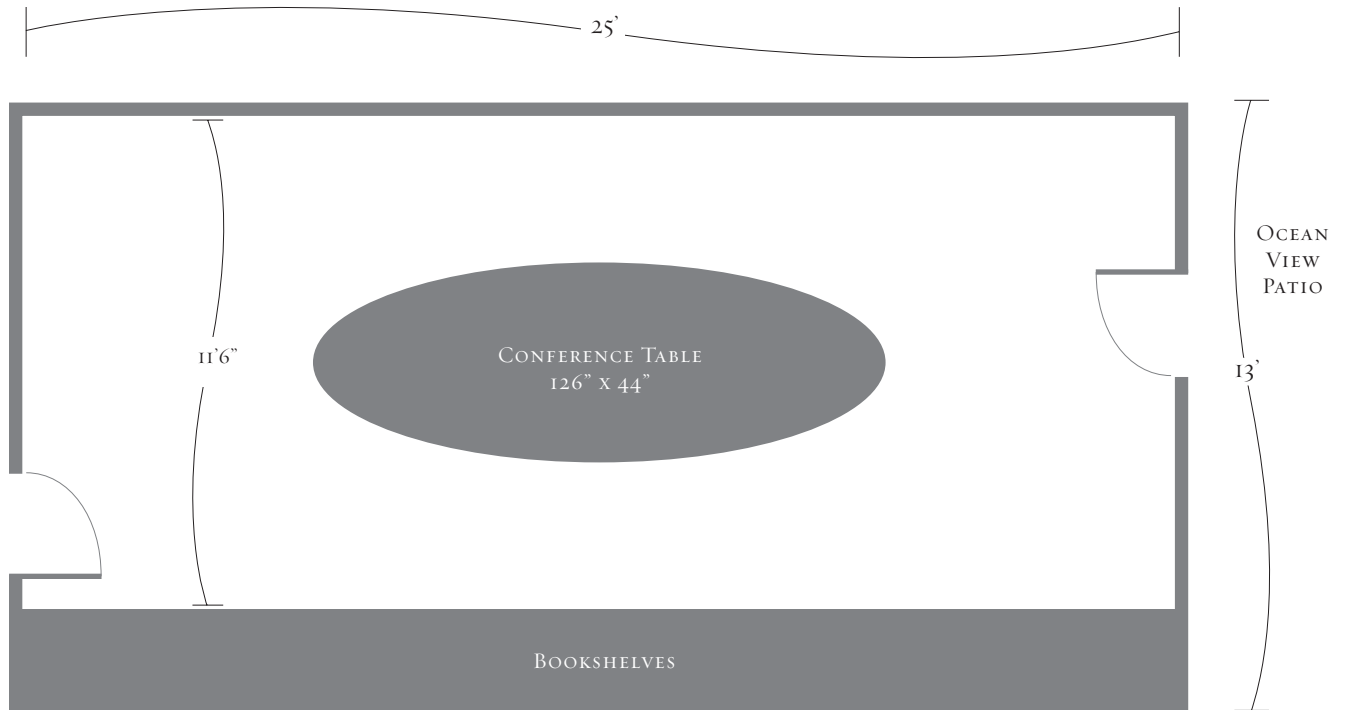

LIBRARY

ROOM	THEATER	CLASSROOM	U-SHAPE	BUFFET	PLATED	RECEPTION	CONFERENCE	LENGTH/ WIDTH	CEILING HEIGHT	SQUARE FEET
Library	-	-	-	-	14	-	14	25' x 13'	8'8" to 12'	325