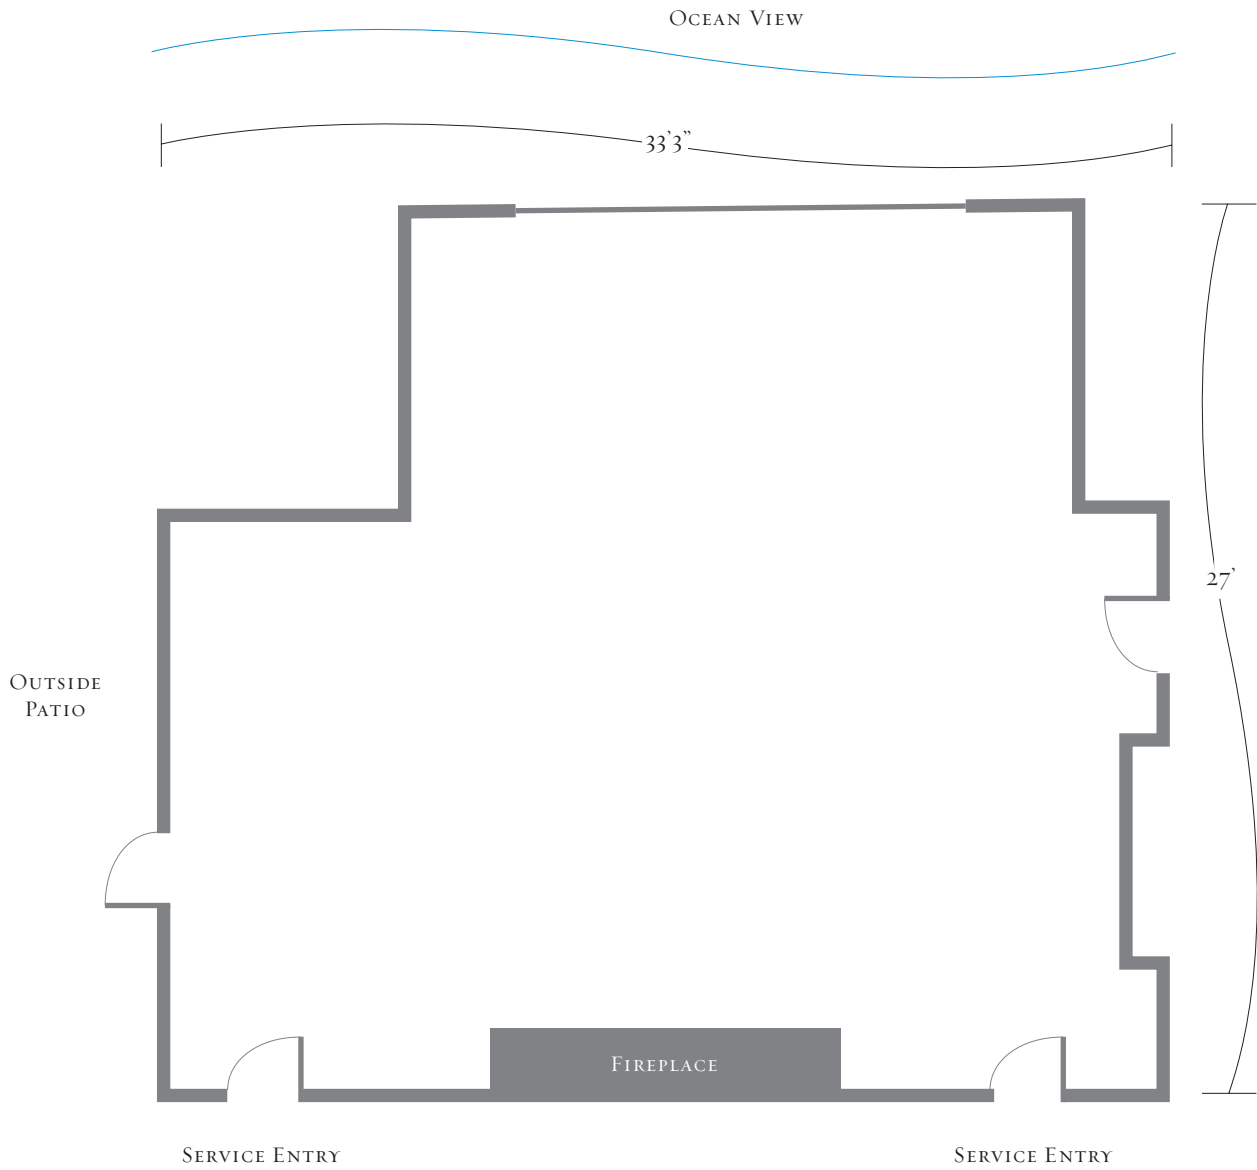

DOLPHIN ROOM

ROOM	THEATER	CLASSROOM	U-SHAPE	BUFFET	PLATED	RECEPTION	CONFERENCE	LENGTH/ WIDTH	CEILING HEIGHT	SQUARE FEET
Dolphin Room	50	30	25	40	40	50	30	33'3" x 27'	9' to 15'	945