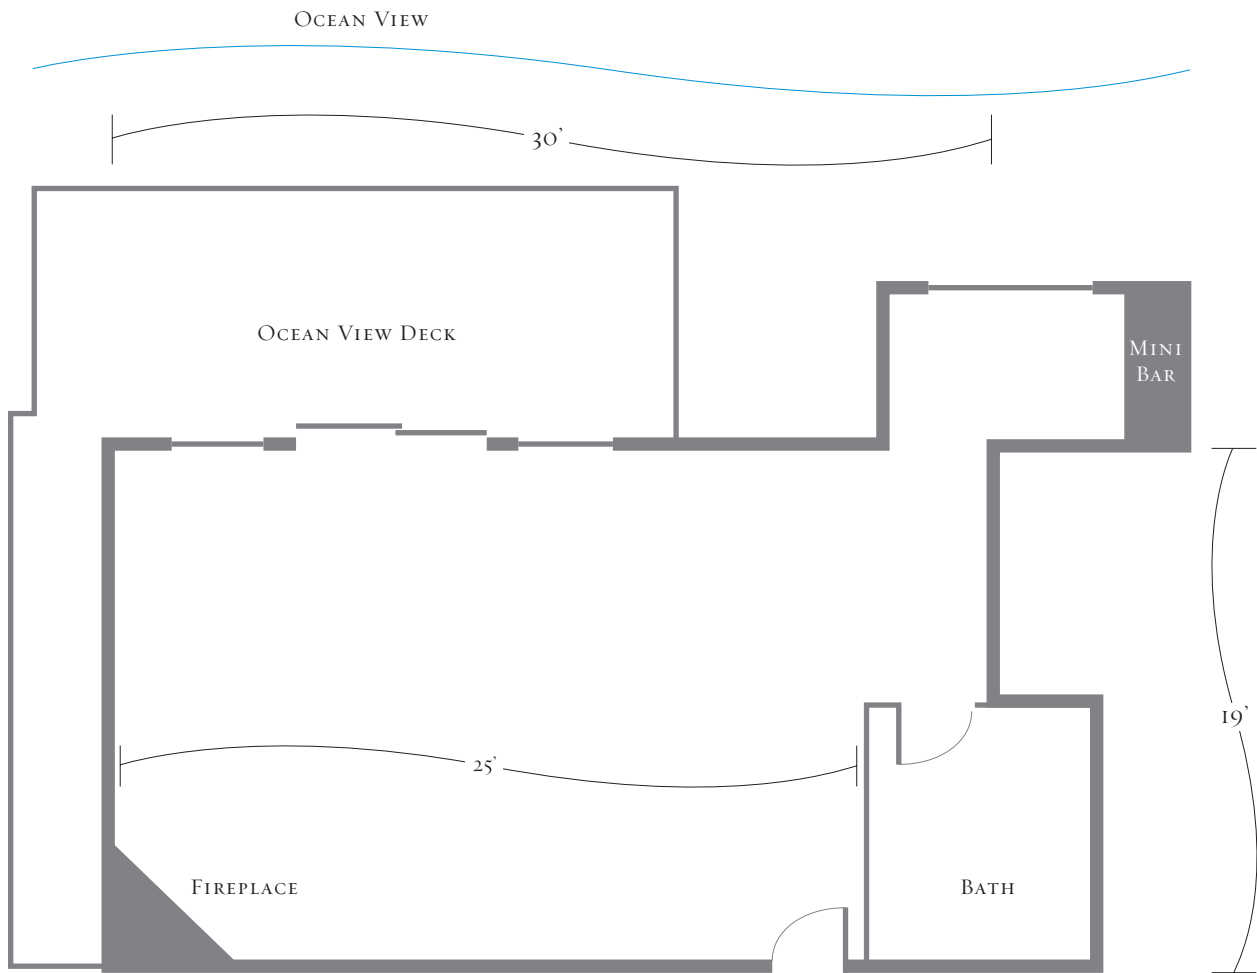

# CAPTAIN'S QUARTERS

ROOM	THEATER	CLASSROOM	U-SHAPE	BUFFET	PLATED	RECEPTION	CONFERENCE	LENGTH/ WIDTH	CEILING HEIGHT	SQUARE FEET
Captain's Quarters	20	15	15	20	-	25	18	30' x 19'	10'8"	570